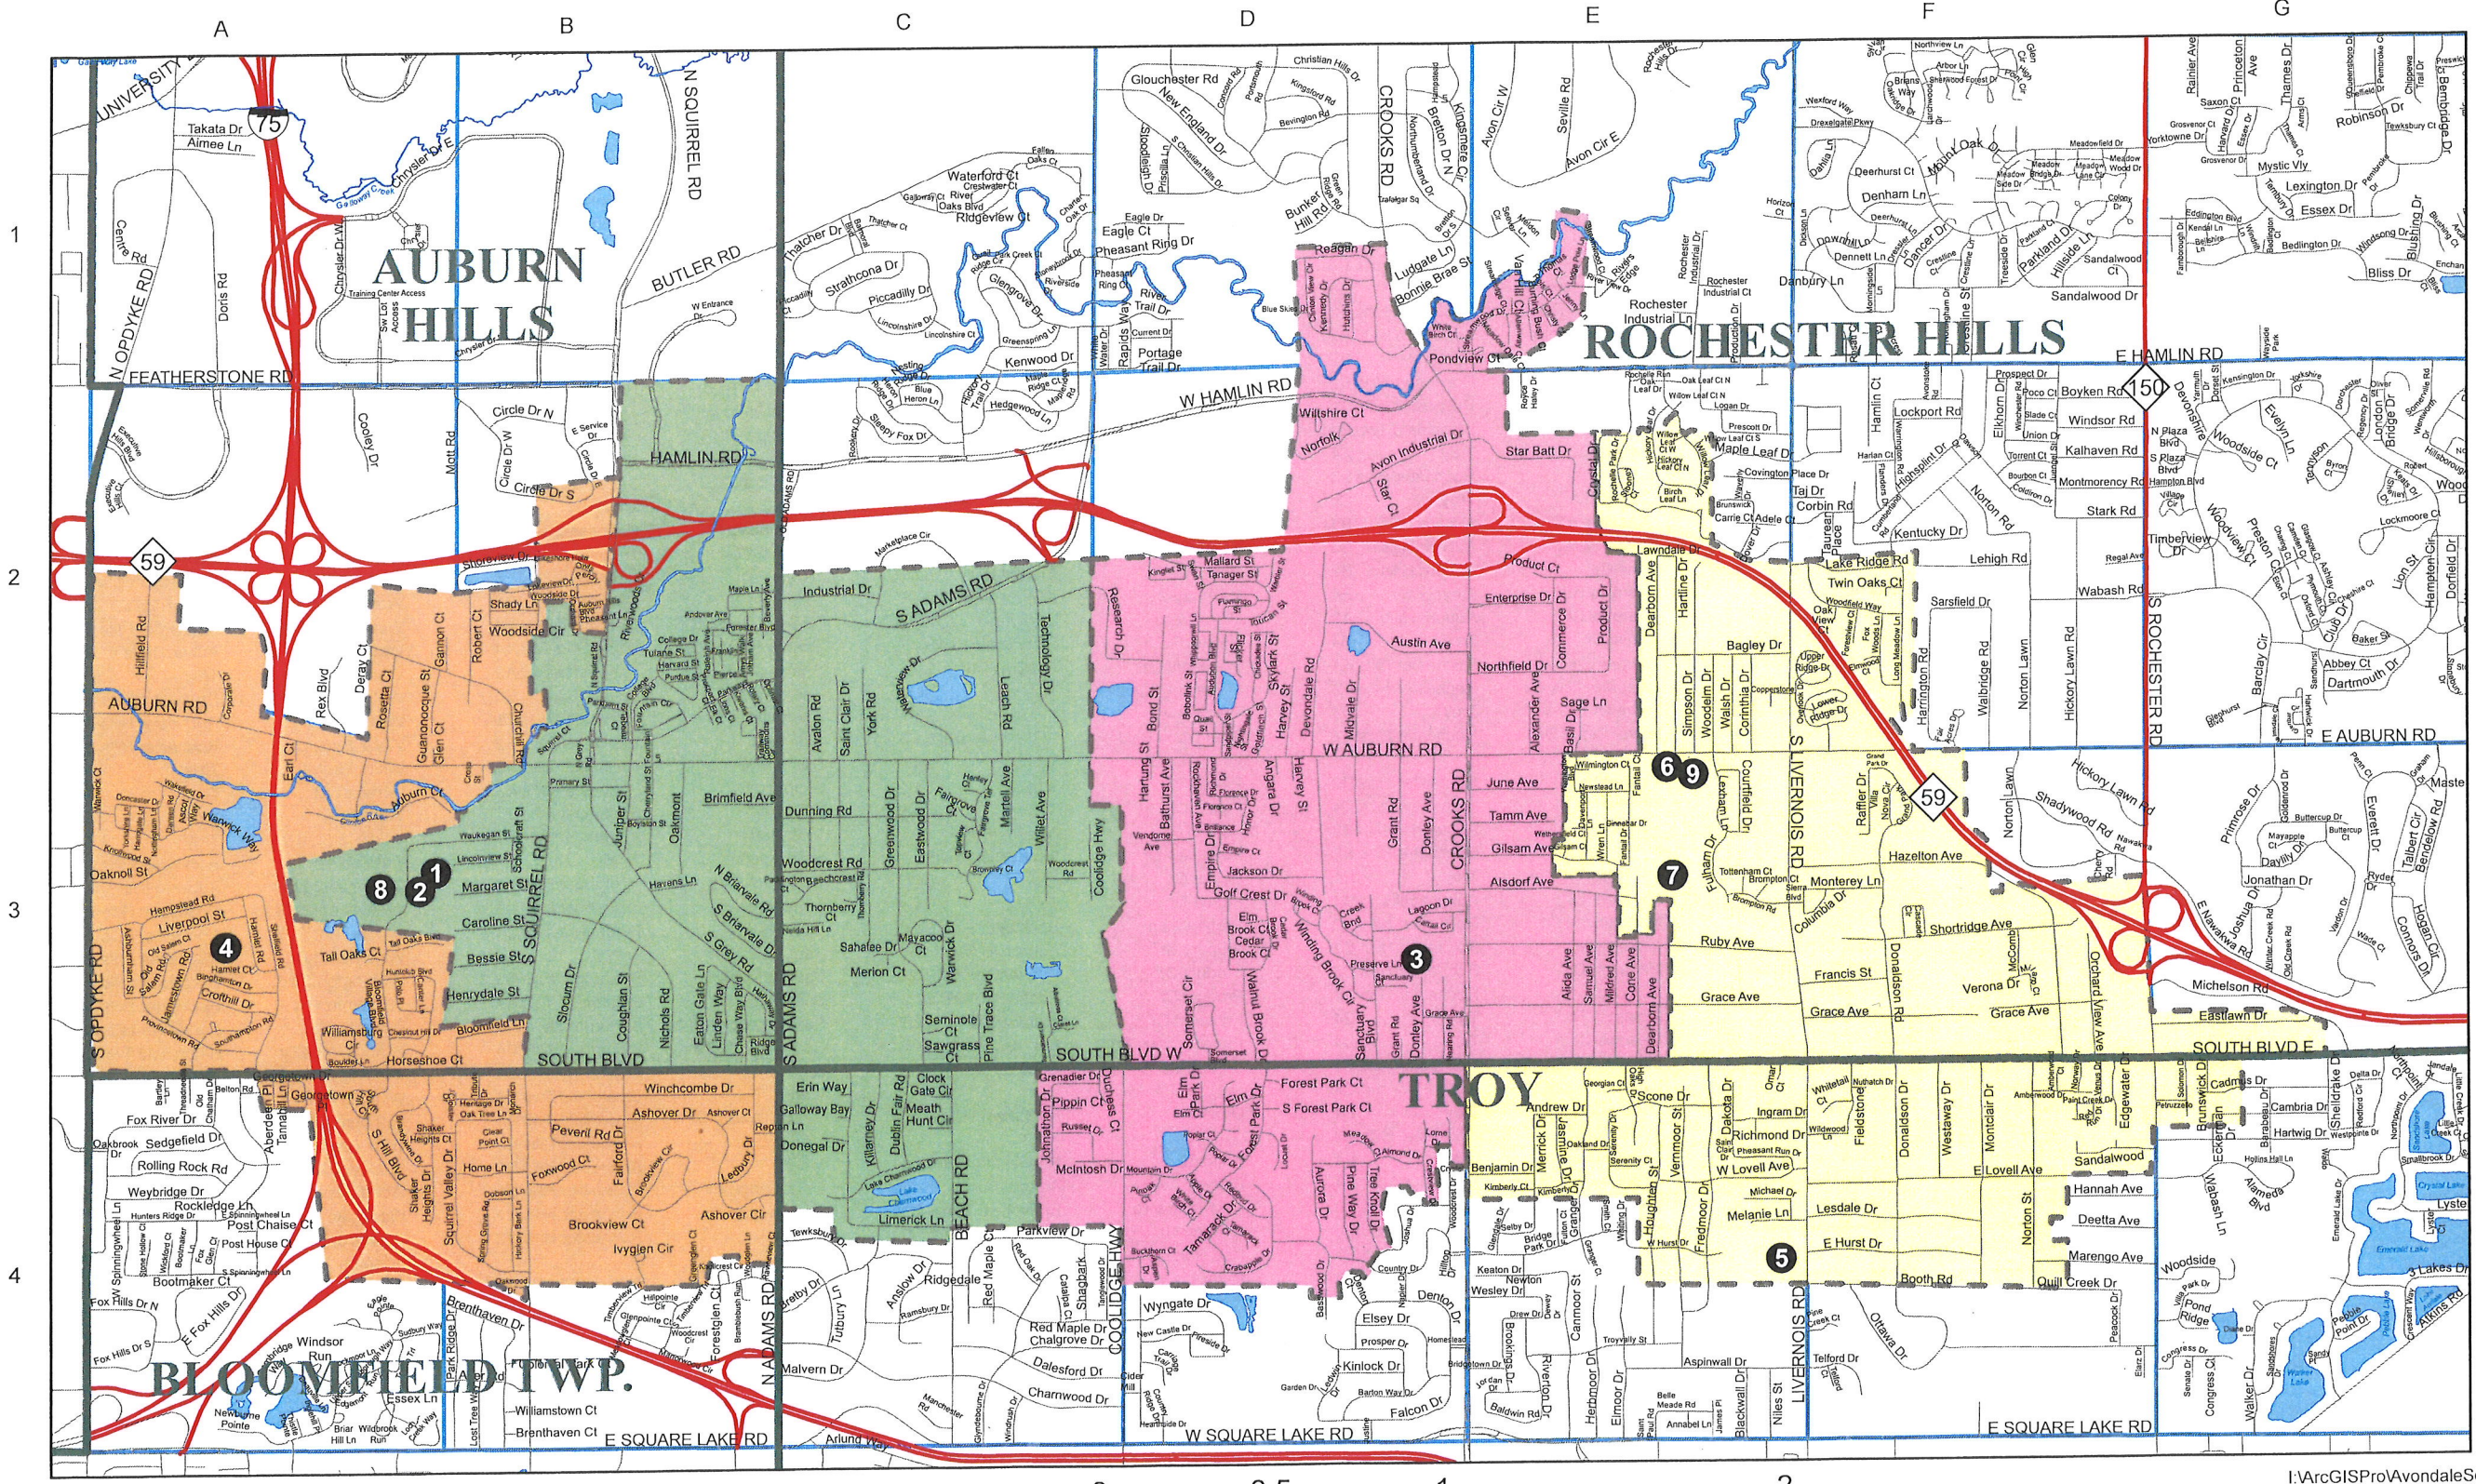

AVONDALE SCHOOL DISTRICT

Elementary Attendance Boundaries Shown

- 1** Administrative Offices (248) 537-6000
2940 Waukegan Street
Auburn Hills, 48326.....A3
- 2** Auburn Elementary (248) 537-6500
2900 Waukegan Street
Auburn Hills, 48326.....A3
- 3** Deerfield Elementary (248) 537-6700
3600 Crooks Road
Rochester Hills, 48309.....D3

Legend

- Interstate
- State Highways
- City/Township Boundaries
- Auburn Elementary
- Deerfield Elementary
- R. Grant Graham Elementary
- Woodland Elementary